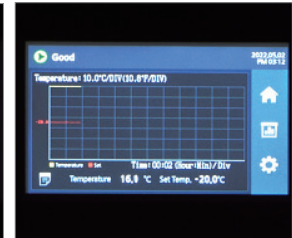

MRS2000

Controller

온도그래프

Paper Recorder

Drawer Shelf

Cat. No.	R07-91-600	R07-91-610	R07-91-605	R07-91-615
Model	MRG1000	MRS1000	MRG2000	MRS2000
Capacity	560 L (1 Door)		1040 L (2 Door)	
Controller	Display			
	Resolution			
Temperature	Range			
	Uniformity at 5°C			
Size	Interior		Interior	
	Exterior		Exterior	
Air Circulation		Forced Circulation		
Defrost		Automatic, Electric Defrost		
Material	Interior / External			
	Door			
Electrical Supply	Power			
	Power Consumption			
Safety		Door Lock, Over Current Protection, Sensor Error Detection		
Shelf	Wire, Epoxy Coated		Wire, Epoxy Coated	