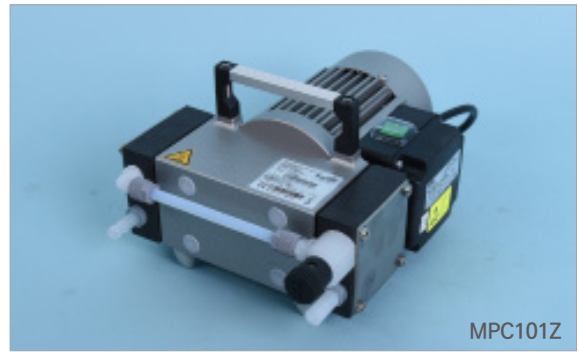

Cat. No.	P06-750-222	P06-750-228	P06-750-234
Model	MPC101Z	MPC105T	MPC201T
Pumping Speed	18 L/min	20 L/min	36 L/min
Ultimate Pressure	8 mbar	2 mbar	2 mbar
Stage	2	3	3
사용 Tubing	ID 8 mm		
Hose Connector	DN 8		
Motor Power	60 W	68 W	90 W
Weight	6.5 kg	7.5 kg	10.3 kg
Size (w×d×h, mm)	235×195×147	145×235×327	260×200×150
Voltage	115/230V, 50/60Hz	90 ~ 260V, 50/60Hz	230V, 50/60Hz

Cat. No.	P06-750-240	P06-750-243	P06-750-246
Model	MPC301Z	MPC302Z	MPC601T
Pumping Speed	41 L/min	52 L/min	81 L/min
Ultimate Pressure	8 mbar	5 mbar	2 mbar
Stage	2		3
사용 Tubing	ID 8 mm		
Hose Connector	DN 8		
Motor Power	180 W	370 W	
Weight	11.2 kg		18.3 kg
Size (w×d×h, mm)	230×260×171	233×260×171	380×230×169
Voltage	230V, 50/60Hz		230V, 50/60Hz

Cat. No.	P06-750-252	P06-750-258	P06-750-270
Model	MPC901Z	MPC1201E	MPC1801Z
Pumping Speed	125 L/min	151 L/min	222 L/min
Ultimate Pressure	8 mbar	75 mbar	8 mbar
Stage	2	1	2
사용 Tubing	ID 8 mm		Hose Connection
Hose Connector	DN 8		DN16 KF
Motor Power	370 W		
Weight	18.3 kg		32.8kg
Size (w×d×h, mm)	380×230×170		540×300×240
Voltage	230V, 50/60Hz		

Vacuum Regulator with Dial Gauge

Cat. No.	Model	적용 펌프	EA Price ₩
P06-750-949	700458	MPC101Z, MPC201T, MPC301Z	689,200
P06-750-951	700459	MPC105T	689,200