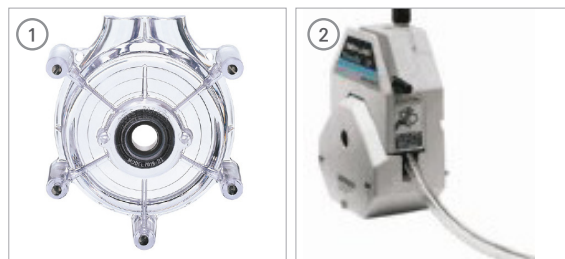

Drive Only

Cat. No.	Model	Flow Rate	Speed	EA Price ₩
P06-55-257	77410-10	0.2 ~ 19 L/min	33 ~ 650 rpm	5,825,300

Pump Head, Standard ①

Cat. No.	Model	Tubing Size	Rotor	EA Price ₩
P06-55-301	07019-20	IP73	CRS	886,200
P06-55-305	07019-21		SS	1,254,800
P06-55-309	07019-32	IP82	CRS	932,400
P06-55-313	07019-31		SS	1,311,900

- 재질 : PC Housing & CRS or SS Rotor
- Drive 연결용 1-Channel Mounting Hardware 기본 포함
- Dirve에 따라 2ea까지 연결하여 사용 가능 (Mounting Hardware는 별도임)

Pump Head, Easy-Load® ②

Cat. No.	Model	Tubing Size	Rotor	EA Price ₩
P06-55-317	77602-00	IP26, IP73, IP82	CRS	1,342,800
P06-55-321	77602-10		SS	1,750,600

- 재질 : PSF Housing & CRS or SS Rotor
- Drive 연결용 1-Channel Mounting Hardware 기본 포함
- Dirve에 따라 2ea까지 연결하여 사용 가능 (Mounting Hardware는 별도임)

Pump Head, High-Performance ③

Cat. No.	Model	Tubing Size	Rotor	EA Price ₩
P06-55-325	77600-62	IP70, IP88, IP89	SS	2,031,100

- 재질 : Polyester and SS Housing & SS Rotor

Mounting Hardware

Cat. No.	Model	Pump Head 수	적용 Pump Head	EA Price ₩
P06-55-401	07019-95	1ea	Standard	68,300
P06-55-405	07019-96	2ea		124,200
P06-55-409	77601-95	1ea	Easy-Load	83,200
P06-55-413	77601-96	2ea		96,500

- Pump Head를 다단으로 장착할 때 쓰임

Tubing 종류에 따른 Flow Rate (L/min)

LPM	Precision Pump Tubing			High Performance Precision Pump Tubing		
	IP26	IP73	IP82	IP70	IP88	IP89
	0.2 ~ 4.0	0.4 ~ 8.0	0.66 ~ 13	0.4 ~ 8.0	0.66 ~ 17	0.86 ~ 19

- 같은 타입의 헤드 일지라도 사용 튜빙의 타입 (Precision or High Precision)에 따라 사용 헤드의 모델이 달라짐

Specification

Speed	33 ~ 650 rpm
Control Type	Digital Variable Speed
Size	w356 × d254 × h229 mm
Motor	1/3 HP (250 W)
Speed Control (Repeatability)	± 0.25%
IP Raing	IP 55
장착 가능한 Pump Head 수	2ea
Power	90 ~ 260V