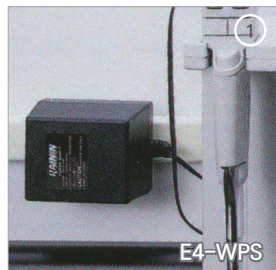

"Rainin" Accessory for Pipette 레이닌 피펫 액세서리

- Rainin

Accessory for Electronic Pipette

Cat. No.	Model	Description	EA Price ₩
P09-162-803	E4-WPS ①	Wall Power Supply E4 XLS®	63,600

- E4-WPS : Recharges E4 XLS® in about 1 hr

Filter for Large Volume Pipette ②

Cat. No.	Model	Description	PK Price ₩
P09-162-820	6190-164	for 5 ml & 10 ml Pipette	100ea 49,800
P09-162-824	6190-221	for 20 ml Pipette	100ea 70,200

Hang-Ups™, 전동 Pipette 용 Holder

Cat. No.	Model	Description	PK Price ₩
P09-162-851	HU-M3 ③	Magnetic Hang-Up	3ea 119,800
P09-162-855	HU-S3 ④	Shelf Hang-Up	3ea 119,800
P09-162-880	HU-A3	Hang-Up Adapter for EDP3	3ea 66,400

- HU-M3에 HU-A3 Adapter를 장착하면 EDP3 전동식 Micropipet을 거취 가능함

Hang-Ups™, Pipette Stand

Cat. No.	Model	Description	PK Price ₩
P09-162-863	CR-7 ⑤	Carousel Stand for 7 Pipette	1ea 252,600
P09-162-880	HU-A3 ⑥	Adapter for Carousel Stand	3ea 66,400

- CR-7에 HU-A3 Adapter를 장착하면 EDP3 전동식 Micropipet을 거취 가능함 (그림 참조)