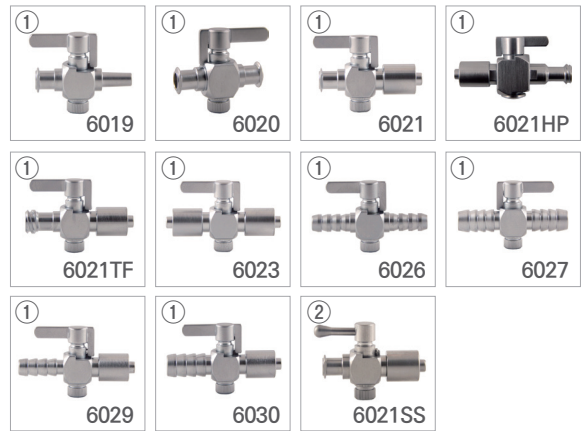

Male Luer Lock 형 연결관 ②

Cat. No.	Model	EA Price ₩
C20-140-652	PVLM10	3,400
C20-140-656	PVLM15	3,400
C20-140-660	PVLM20	3,400
C20-140-664	PVLM25	3,400
C20-140-668	PVLM30	3,400
C20-140-672	PVLM40	3,400

Female Luer Coupler ③

Cat. No.	Model	EA Price ₩
C20-140-648	PPLFC	1,900

Female (PPLFP) & Male (PPLMP) Plug

Cat. No.	Model	EA Price ₩
C20-140-676	PPLFP ④	4,300
C20-140-678	PPLMP ⑤	2,500

1-Way Luer Stopcocks

1-Way 루어형 스탑콕크

- 재질 : 니켈 도금 황동 본체 or 316 Stainless Steel
- Tested to 45 PSI water pressure
- Cadence Science

Nickel Plated Brass ①

Cat. No.	Model	Side 1	Side 2	EA Price ₩
C20-55-126	6019 IND		Male Luer	164,500
C20-55-128	6020 IND	Female Luer Lock	Female Luer Lock	182,400
C20-55-133	6021 IND		Male Luer Lock	237,500
C20-55-139	6021HP IND	Threaded Female Luer Lock	Male Luer Lock	386,900
C20-55-142	6021TF IND	Male Luer Lock	Threaded Female Luer Lock	164,500
C20-55-145	6023 IND		Male Luer Lock	208,800
C20-55-148	6026 IND	6mm Hose End	6mm Hose End	208,800
C20-55-154	6029 IND		6mm Hose End	240,700
C20-55-157	6030 IND	Male Luer Lock	8mm Hose End	240,700

Nickel Plated Brass ①

Cat. No.	Model	Side 1	Side 2	Side Arm	EA Price ₩
C20-55-161	6001 IND		Male Luer	Right Side,	266,100
C20-55-164	6002 IND		Female Luer Lock	Female Luer Lock	266,100
C20-55-167	6010 IND	Female Luer Lock		Right Side, 3.5mm Hose End	251,900
C20-55-170	6011 IND				212,400
C20-55-176	6011HP IND	Threaded Female Luer Lock	Male Luer Lock	Right Side, Female Luer Lock	509,000
C20-55-179	6011TF IND	Male Luer Lock		Female Luer Lock	196,500
C20-55-182	6014 IND	Male Luer Lock			319,900
C20-55-185	6017 IND	Female Luer Lock		Left Side, Female Luer Lock	319,900
C20-55-191	6056 "Y" Type IND	Female Luer Lock	Male Luer Lock	Male Luer Lock	475,900