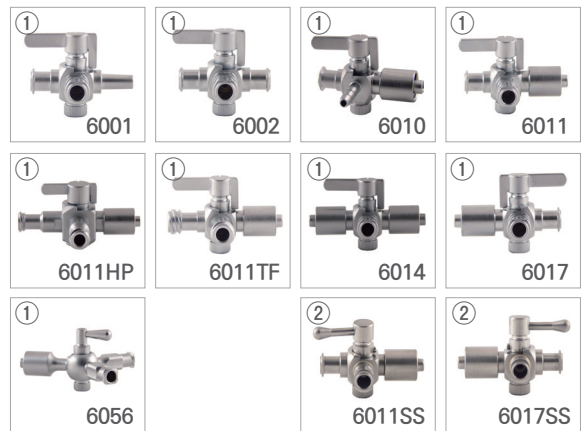

Nickel Plated Brass ①

Cat. No.	Model	Side 1	Side 2	EA Price ₩
C20-55-126	6019 IND		Male Luer	164,500
C20-55-128	6020 IND	Female Luer Lock	Female Luer Lock	182,400
C20-55-133	6021 IND		Male Luer Lock	237,500
C20-55-139	6021HP IND	Threaded Female Luer Lock	Male Luer Lock	386,900
C20-55-142	6021TF IND	Male Luer Lock	Threaded Female Luer Lock	164,500
C20-55-145	6023 IND		Male Luer Lock	208,800
C20-55-148	6026 IND	6mm Hose End	6mm Hose End	208,800
C20-55-154	6029 IND		6mm Hose End	240,700
C20-55-157	6030 IND	Male Luer Lock	8mm Hose End	240,700

Stainless Steel ②

Cat. No.	Model	Side 1	Side 2	EA Price ₩
C20-55-136	6021SS IND	Female Luer Lock	Male Luer Lock	605,800

3-Way Luer Stopcocks

3-Way 루어형 스탑콕크

- 재질 : 니켈 도금 황동 본체 or 316 Stainless Steel
- Tested to 45 PSI water pressure
- Cadence Science

Nickel Plated Brass ①

Cat. No.	Model	Side 1	Side 2	Side Arm	EA Price ₩
C20-55-161	6001 IND		Male Luer	Right Side,	266,100
C20-55-164	6002 IND		Female Luer Lock	Female Luer Lock	266,100
C20-55-167	6010 IND	Female Luer Lock		Right Side, 3.5mm Hose End	251,900
C20-55-170	6011 IND				212,400
C20-55-176	6011HP IND	Threaded Female Luer Lock	Male Luer Lock	Right Side, Female Luer Lock	509,000
C20-55-179	6011TF IND	Male Luer Lock		Female Luer Lock	196,500
C20-55-182	6014 IND	Male Luer Lock			319,900
C20-55-185	6017 IND	Female Luer Lock		Left Side, Female Luer Lock	319,900
C20-55-191	6056 "Y" Type IND	Female Luer Lock	Male Luer Lock	Male Luer Lock	475,900

Stainless Steel ②

Cat. No.	Model	Side 1	Side 2	Side 3	EA Price ₩
C20-55-173	6011SS IND	Female Luer Lock	Male Luer Lock	Right Side, Female Luer Lock	722,000
C20-55-188	6017SS IND	Female Luer Lock	Male Luer Lock	Left Side, Female Luer Lock	708,200