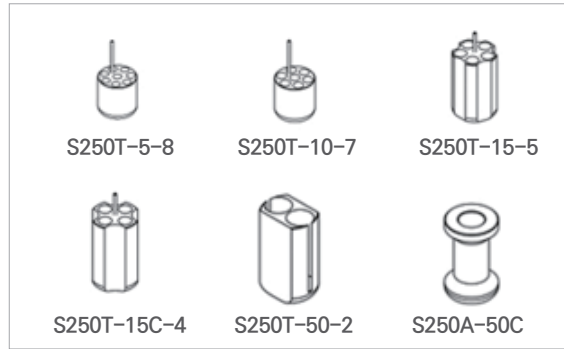

CRYSTE Tube Adapter for Rotor 에서 계속...
"B250" Round Bucket 용 Tuberack

Cat. No.	Model	용량	Bore	Max. Height	PK Price ₩
C05-608-728	S250T-5-8	5 ml×8개	Ø13.5mm	145 mm	2ea 140,000
C05-608-731	S250T-10-7	10 ml×7개	Ø16mm		2ea 140,000
C05-608-734	S250T-15-5	15 ml×5개	Ø17.5mm		2ea 140,000
C05-608-737	S250T-15C-4	15 ml Conical ×4개	Ø17mm	148 mm	2ea 140,000
C05-608-740	S250T-50-2	50 ml×2개	Ø29.5mm	145 mm	2ea 140,000
C05-608-743	S250A-50C	50 ml Conical ×1개	Ø30mm	150 mm	2ea 140,000

"B50" Round Bucket 용 Tuberack

Cat. No.	Model	용량	Bore	Max. Height	PK Price ₩
C05-608-649	S50A-15C	15 ml Conical ×1개	Ø17mm	126 mm	2ea 24,000
C05-608-652	S50A-15	15 ml×1개	Ø17.5mm	123 mm	2ea 24,000
C05-608-605	S50A-50C	50 ml Conical ×1개	Ø30mm	126 mm	2ea 24,000