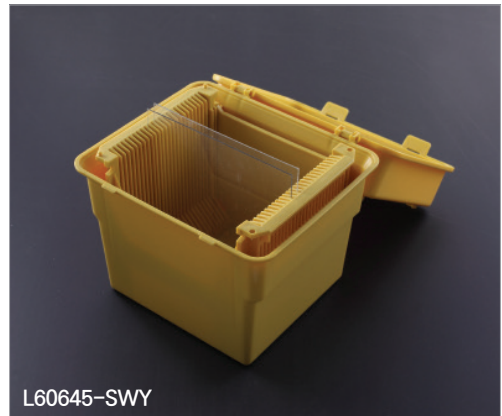

Solar Cell / Mask Carrier & Box Set 솔라셀 / 마스크용 캐리어와 박스

- Carrier와 Box가 Set로 공급
- High Rigidity and Dimensional Stability
- Pins and Holes on the Top Rail
- 용량 : 25 Slots
- Slot 간격 2.0 mm, 시료두께 2.0 mm 이하 사용 가능
- LK Labkorea

6" PP (Blue) Mask Carrier & Box

Cat. No.	Model	Carrier Size (w×d×h)	Mask	EA Price ₩
W01-261-058	L60634-SWB	208×193×188 mm	6"	282,600

6" PP (Yellow) Mask Carrier & Box

Cat. No.	Model	Carrier Size (w×d×h)	Mask	EA Price ₩
W01-261-063	L60645-SWY	208×193×188 mm	6"	167,700

6" PP (White) Mask Carrier & Box

Cat. No.	Model	Carrier Size (w×d×h)	Mask	EA Price ₩
W01-261-068	L60651-SWW	208×193×188 mm	6"	167,700

6" PP (Black) Mask Carrier & Box

Cat. No.	Model	Carrier Size (w×d×h)	Mask	EA Price ₩
W01-261-072	L60667-SWK	208×193×188 mm	6"	225,000

- Conductive Polypropylene

8" PP (Black) Mask Carrier & Box

Cat. No.	Model	Carrier Size (w×d×h)	Mask	Slot	EA Price ₩
W01-261-085	L80876-SWK	262×255×230 mm	8"	25	447,600

- Conductive Polypropylene