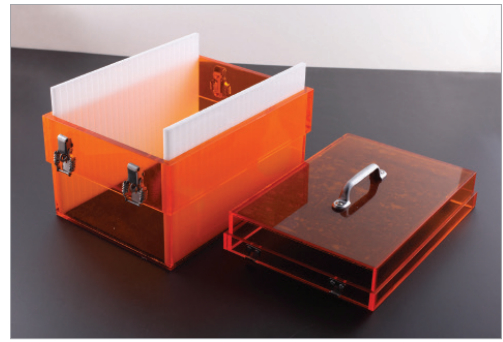

Orange Color (Thickness : 2.0 mm)

Cat. No.	Model	Mask (유리기판) Size	Slot 수	EA Price ₩
W01-154-221	L203352-GMO	w185×d185 mm, 2t	20	340,000
W01-154-228	L203533-GMO	w200×d200 mm, 2t	30	396,000
W01-154-235	L203651-GMO	w230×d230 mm, 2t		396,000
W01-154-242	L203738-GMO	w230×d260 mm, 2t		432,300
W01-154-249	L203816-GMO	w370×d470 mm, 2t	20	467,000

Black Color (Thickness : 0.7 mm)

Cat. No.	Model	Mask (유리기판) Size	Slot 수	EA Price ₩
W01-154-621	L075563-GMK	w185×d185 mm, 0.7t	20	340,000
W01-154-628	L076276-GMK	w200×d200 mm, 0.7t	30	396,000
W01-154-635	L076751-GMK	w230×d230 mm, 0.7t		396,000
W01-154-642	L077833-GMK	w230×d260 mm, 0.7t		432,300
W01-154-649	L077926-GMK	w370×d470 mm, 0.7t	20	467,000

Black Color (Thickness : 1.0 mm)

Cat. No.	Model	Mask (유리기판) Size	Slot 수	EA Price ₩
W01-154-721	L108822-GMK	w185×d185 mm, 1t	20	340,000
W01-154-728	L108830-GMK	w200×d200 mm, 1t	30	396,000
W01-154-735	L108851-GMK	w230×d230 mm, 1t		396,000
W01-154-742	L108867-GMK	w230×d260 mm, 1t		432,300
W01-154-749	L108875-GMK	w370×d470 mm, 1t	20	467,000

Black Color (Thickness : 2.0 mm)

Cat. No.	Model	Mask (유리기판) Size	Slot 수	EA Price ₩
W01-154-821	L206214-GMK	w185×d185 mm, 2t	20	340,000
W01-154-828	L206323-GMK	w200×d200 mm, 2t	30	396,000
W01-154-835	L206430-GMK	w230×d230 mm, 2t		396,000
W01-154-842	L206546-GMK	w230×d260 mm, 2t		432,300
W01-154-849	L206658-GMK	w370×d470 mm, 2t	20	467,000

뚜껑 오픈시 모습