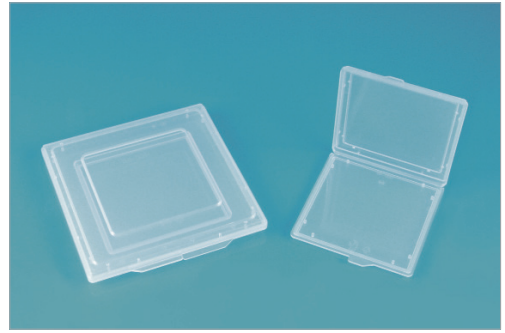

PP Mask Package 마스크 패키지, PP

Cat. No.	Model	Overall Size	Mask	EA Price ₩
W01-34-006	H60-40-06-0615	117 sq×14 mm	4"	22,000
W01-34-012	H60-60-09-0615	162 sq×19 mm	6"	27,500

- 재질 : Natural Polypropylene
- Manufactured and Packaged in a Cleanroom Environment
- Entegris

PC Mask Package 마스크 패키지, PC

Cat. No.	Model	Overall Size (w×d×h)	Mask	EA Price ₩
W01-34-118	B8040-0500	160×157×20 mm	4"	55,100
W01-34-124	B8060-0700	185×180×23 mm	6"	52,200
W01-34-130	B8080-0200	236×249×25 mm	8"	89,100

- 재질 : Natural Polycarbonate
- Provide Excellent Security for Masks and Reticles with Pellicles
- Entegris

Mask Carrier and Shipping Box 마스크 캐리어

Cat. No.	Model	Capa.	Carrier Size (w×d×h)	Mask	EA Price ₩
W01-34-222	E05-0002	30	222×59×51 mm	2"	202,400
W01-34-228	E09-0002	30	225×113×89 mm	4"	218,800
W01-34-234	E56-0005	20	174×175×123 mm	6"	279,400

- 재질 : PMMA (Acrylic)
- 50×50 Glass Plate 전용
- Slot Size : 2 mm (25 Slot)
- 규격외 사이즈도 공급 가능
- LK Labkorea