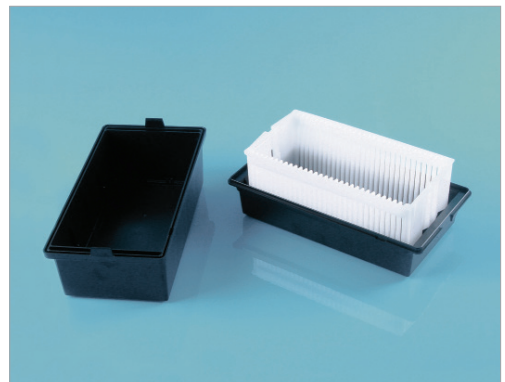

PC Mask Package 마스크 패키지, PC

Cat. No.	Model	Overall Size (w×d×h)	Mask	EA Price ₩
W01-34-118	B8040-0500	160×157×20 mm	4"	55,100
W01-34-124	B8060-0700	185×180×23 mm	6"	52,200
W01-34-130	B8080-0200	236×249×25 mm	8"	89,100

- 재질 : Natural Polycarbonate
- Provide Excellent Security for Masks and Reticles with Pellicles
- Entegris

Mask Carrier and Shipping Box 마스크 캐리어

Cat. No.	Model	Capa.	Carrier Size (w×d×h)	Mask	EA Price ₩
W01-34-222	E05-0002	30	222×59×51 mm	2"	202,400
W01-34-228	E09-0002	30	225×113×89 mm	4"	218,800
W01-34-234	E56-0005	20	174×175×123 mm	6"	279,400

- 재질 (Carriers) : HDPE, (Box) : PS
- Carriers and Boxes Purchased as an Assembly
- Entegris

Storage Box / Rack for Glass Plate 글라스 플레이트용 박스 / 랙

Cat. No.	Model	Slot 수	Size (w×d×h)	EA Price ₩
R01-154-521	GS-05	2×25 ea	224×145×65 mm	137,800
R01-154-532	GS-10	4×25 ea	224×231×65 mm	208,300