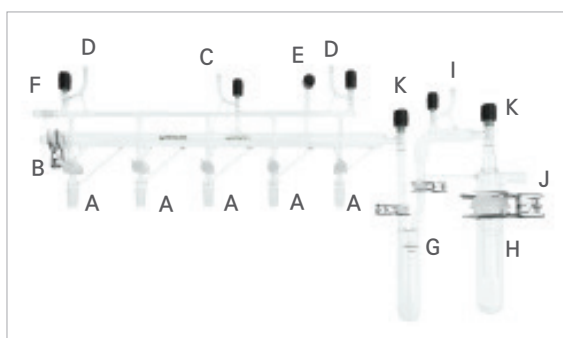

**Vacuum Manifold, AIRFREEE®**
**진공 메니폴드, 5-port**

Cat. No.	Model	Description	EA Price ₩
V08-132-301	AF-0450-01	Right Hand	11,576,600
V08-132-305	AF-0450-02	Left Hand	11,576,600

- Vacuum Bank : ID 40 mm, 34/25 Ball Joint
- 전체 사이즈 : w1016×h610 mm
- 구성
  - A : 4 mm Solid Double Oblique High Vacuum Stopcock (Pressure Retaining Device, 24/40 Inner Joint)
  - B : 35/25 Socket Joint Cap (Vacuum Bank 마개)
  - C : Valve Gauging Port (12/5 Ball Joint)
  - D : Inert Gas Line (Gas Source 연결부)
  - E : Valve, Cross Over Line (Evacuation of the entire system)
  - F : 14/20 Outer Joint Cap (Gas Line 마개)
  - G : Pre-trap (od51×h250 mm, 상/하부 연결부 28/15 Ball Joint)
  - H : Main Trap Body (od58×h235 mm, 상/하부 연결부 75/50 Ball Joint)
  - I : Valved Gauging port (Pre-trap & Main Trap 연결부 12/5 Ball Joint)
  - J : Pump 연결부 (od1"Tube)      - K : Isolation Valve (0 ~ 12 mm)
- Complete Set
  - 5 Port Vacuum Manifold (1ea), Pre-trap (1ea), Main Trap (1ea), #28 Pinch Clamp (2ea), #35 & #75 Pinch Clamp (각1ea), 1/2" Spring (2ea), 14/20 Outer Stopper (1ea), 34/25 Socket Stopper (1ea)
- Chemglass

- 5-port Line과 유사함      • 전체 사이즈 : w864×h610 mm
- 구성 차이점
  - A : 0 ~ 4 mm Valve      - B : #30 O-ring Joint Cap (Vacuum Bank 마개)
  - C : #9 O-ring Gauging Port      - D : #9 O-ring Joint Cap (Gas Line 마개)
- Complete Set
  - 4 Port Vacuum Manifold (1ea), Pre-trap (1ea), Main Trap (1ea), #28 Pinch Clamp (2ea), #35 Pinch Clamp (1ea), #50 Pinch Clamp (1ea), #75 Pinch Clamp (1ea), #18 Pinch Clamp (4ea), #112 Viton O-ring (4ea), #9 & #30 O-ring Joint Stopper (각1ea), #223 Viton O-ring (1ea), #9 O-ring Joint to 3/8" Tubulation Adapter (1ea)
- Chemglass