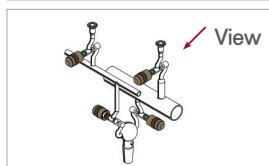

**Vacuum Manifold, AIRFREEE®**
**진공 메니폴드, 5-port**

Cat. No.	Model	Description	EA Price ₩
V08-132-301	AF-0450-01	Right Hand	11,576,600
V08-132-305	AF-0450-02	Left Hand	11,576,600

- Vacuum Bank : ID 40 mm, 34/25 Ball Joint
- 전체 사이즈 : w1016×h610 mm
- 구성
  - A : 4 mm Solid Double Oblique High Vacuum Stopcock (Pressure Retaining Device, 24/40 Inner Joint)
  - B : 35/25 Socket Joint Cap (Vacuum Bank 마개)
  - C : Valve Gauging Port (12/5 Ball Joint)
  - D : Inert Gas Line (Gas Source 연결부)
  - E : Valve, Cross Over Line (Evacuation of the entire system)
  - F : 14/20 Outer Joint Cap (Gas Line 마개)
  - G : Pre-trap (od51×h250 mm, 상/하부 연결부 28/15 Ball Joint)
  - H : Main Trap Body (od58×h235 mm, 상/하부 연결부 75/50 Ball Joint)
  - I : Valved Gauging port (Pre-trap & Main Trap 연결부 12/5 Ball Joint)
  - J : Pump 연결부 (od1"Tube)      - K : Isolation Valve (0 ~ 12 mm)
- Complete Set
  - 5 Port Vacuum Manifold (1ea), Pre-trap (1ea), Main Trap (1ea), #28 Pinch Clamp (2ea), #35 & #75 Pinch Clamp (각1ea), 1/2" Spring (2ea), 14/20 Outer Stopper (1ea), 34/25 Socket Stopper (1ea)
- Chemglass

**Vacuum Manifold, AIRFREEE®**
**진공 메니폴드, 4-port**

Cat. No.	Model	Description	EA Price ₩
V08-132-311	AF-0451-01	Vacuum Manifold, Right Hand	10,007,900
V08-132-315	AF-0451-02	Vacuum Manifold, Left Hand	10,007,900

- 5-port Line과 유사함      • 전체 사이즈 : w864×h610 mm
- 구성 차이점
  - A : 0 ~ 4 mm Valve      - B : #30 O-ring Joint Cap (Vacuum Bank 마개)
  - C : #9 O-ring Gauging Port      - D : #9 O-ring Joint Cap (Gas Line 마개)
- Complete Set
  - 4 Port Vacuum Manifold (1ea), Pre-trap (1ea), Main Trap (1ea), #28 Pinch Clamp (2ea), #35 Pinch Clamp (1ea), #50 Pinch Clamp (1ea), #75 Pinch Clamp (1ea), #18 Pinch Clamp (4ea), #112 Viton O-ring (4ea), #9 & #30 O-ring Joint Stopper (각1ea), #223 Viton O-ring (1ea), #9 O-ring Joint to 3/8" Tubulation Adapter (1ea)
- Chemglass