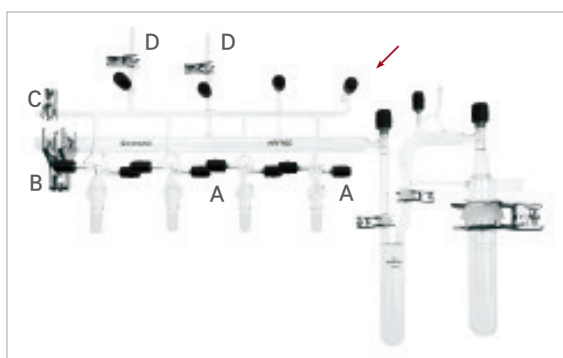

**Vacuum Manifold, AIRFREEE®**
**진공 메니폴드, 5-port**

Cat. No.	Model	Description	EA Price ₩
V08-132-301	AF-0450-01	Right Hand	11,576,600
V08-132-305	AF-0450-02	Left Hand	11,576,600

- Vacuum Bank : ID 40 mm, 34/25 Ball Joint
- 전체 사이즈 : w1016×h610 mm
- 구성
  - A : 4 mm Solid Double Oblique High Vacuum Stopcock (Pressure Retaining Device, 24/40 Inner Joint)
  - B : 35/25 Socket Joint Cap (Vacuum Bank 마개)
  - C : Valve Gauging Port (12/5 Ball Joint)
  - D : Inert Gas Line (Gas Source 연결부)
  - E : Valve, Cross Over Line (Evacuation of the entire system)
  - F : 14/20 Outer Joint Cap (Gas Line 마개)
  - G : Pre-trap (od51×h250 mm, 상/하부 연결부 28/15 Ball Joint)
  - H : Main Trap Body (od58×h235 mm, 상/하부 연결부 75/50 Ball Joint)
  - I : Valved Gauging port (Pre-trap & Main Trap 연결부 12/5 Ball Joint)
  - J : Pump 연결부 (od1"Tube)      - K : Isolation Valve (0 ~ 12 mm)
- Complete Set
  - 5 Port Vacuum Manifold (1ea), Pre-trap (1ea), Main Trap (1ea), #28 Pinch Clamp (2ea), #35 & #75 Pinch Clamp (각1ea), 1/2" Spring (2ea), 14/20 Outer Stopper (1ea), 34/25 Socket Stopper (1ea)
- Chemglass

**Vacuum Manifold, AIRFREEE®**
**진공 메니폴드, 4-port**

Cat. No.	Model	Description	EA Price ₩
V08-132-311	AF-0451-01	Vacuum Manifold, Right Hand	10,007,900
V08-132-315	AF-0451-02	Vacuum Manifold, Left Hand	10,007,900

- 5-port Line과 유사함      • 전체 사이즈 : w864×h610 mm
- 구성 차이점
  - A : 0 ~ 4 mm Valve      - B : #30 O-ring Joint Cap (Vacuum Bank 마개)
  - C : #9 O-ring Gauging Port      - D : #9 O-ring Joint Cap (Gas Line 마개)
- Complete Set
  - 4 Port Vacuum Manifold (1ea), Pre-trap (1ea), Main Trap (1ea), #28 Pinch Clamp (2ea), #35 Pinch Clamp (1ea), #50 Pinch Clamp (1ea), #75 Pinch Clamp (1ea), #18 Pinch Clamp (4ea), #112 Viton O-ring (4ea), #9 & #30 O-ring Joint Stopper (각1ea), #223 Viton O-ring (1ea), #9 O-ring Joint to 3/8" Tubulation Adapter (1ea)
- Chemglass