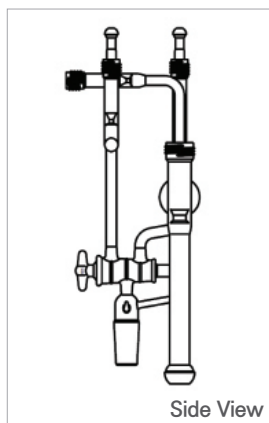

**Vacuum Manifold, AIRFREEE®**
**진공 메니폴드, 5-port**

Cat. No.	Model	Description	EA Price ₩
V08-132-301	AF-0450-01	Right Hand	11,576,600
V08-132-305	AF-0450-02	Left Hand	11,576,600

- Vacuum Bank : ID 40 mm, 34/25 Ball Joint
- 전체 사이즈 : w1016×h610 mm
- 구성
  - A : 4 mm Solid Double Oblique High Vacuum Stopcock (Pressure Retaining Device, 24/40 Inner Joint)
  - B : 35/25 Socket Joint Cap (Vacuum Bank 마개)
  - C : Valve Gauging Port (12/5 Ball Joint)
  - D : Inert Gas Line (Gas Source 연결부)
  - E : Valve, Cross Over Line (Evacuation of the entire system)
  - F : 14/20 Outer Joint Cap (Gas Line 마개)
  - G : Pre-trap (od51×h250 mm, 상/하부 연결부 28/15 Ball Joint)
  - H : Main Trap Body (od58×h235 mm, 상/하부 연결부 75/50 Ball Joint)
  - I : Valved Gauging port (Pre-trap & Main Trap 연결부 12/5 Ball Joint)
  - J : Pump 연결부 (od1"Tube)      - K : Isolation Valve (0 ~ 12 mm)
- Complete Set
  - 5 Port Vacuum Manifold (1ea), Pre-trap (1ea), Main Trap (1ea), #28 Pinch Clamp (2ea), #35 & #75 Pinch Clamp (각1ea), 1/2" Spring (2ea), 14/20 Outer Stopper (1ea), 34/25 Socket Stopper (1ea)
- Chemglass

**Vacuum Manifold, AIRFREEE®**
**진공 메니폴드, 4-port**

Cat. No.	Model	Description	EA Price ₩
V08-132-311	AF-0451-01	Vacuum Manifold, Right Hand	10,007,900
V08-132-315	AF-0451-02	Vacuum Manifold, Left Hand	10,007,900

- 5-port Line과 유사함      • 전체 사이즈 : w864×h610 mm
- 구성 차이점
  - A : 0 ~ 4 mm Valve      - B : #30 O-ring Joint Cap (Vacuum Bank 마개)
  - C : #9 O-ring Gauging Port      - D : #9 O-ring Joint Cap (Gas Line 마개)
- Complete Set
  - 4 Port Vacuum Manifold (1ea), Pre-trap (1ea), Main Trap (1ea), #28 Pinch Clamp (2ea), #35 Pinch Clamp (1ea), #50 Pinch Clamp (1ea), #75 Pinch Clamp (1ea), #18 Pinch Clamp (4ea), #112 Viton O-ring (4ea), #9 & #30 O-ring Joint Stopper (각1ea), #223 Viton O-ring (1ea), #9 O-ring Joint to 3/8" Tubulation Adapter (1ea)
- Chemglass