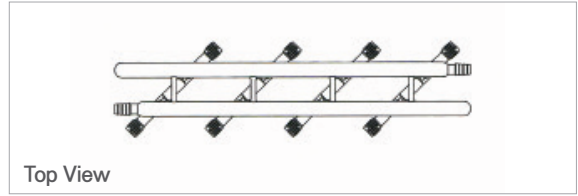

Double Bank Vacuum Manifold with Chem-Vac™ Valve 이중 메니폴드, 테프론 니들 밸브형, 45° 사선형

Cat. No.	Model	Port 수	Approx. Size	EA Price ₩
V03-132-528	4438-01	3	w400 mm	1,538,200
V03-132-534	4438-02	4	w500 mm	1,865,700
V03-132-540	4438-03	5	w600 mm	2,110,800

- 진공라인 및 Inert Gas 투입 라인
- High Vacuum PTFE Needle Valve : 1 ~ 4 mm Chem-Vac™ Valve
- Tube Size : od19 mm, Hose Nipple : od13.5 ~ 15.5 mm
- Valve Hose Nipple : od9 ~ 10 mm
- Port 사이의 거리 : 100 mm
- Chemglass

Optional Accessory

Cat. No.	Model	Description	EA Price ₩
V03-132-582	961-01	Chem-Vac™ Plug Only, 0 ~ 4 mm	74,300