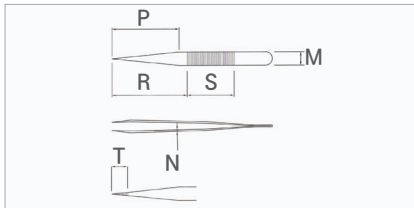

■ Cutting Tweezer / 고정밀 커팅 트위저, Rubis®

Cat. No.	Model	EA Price ₩
T14-33-320	RU-15A-SA	121,200

Cat. No.	Model	EA Price ₩
T14-33-324	RU-15AP-SA	107,700

Cat. No.	Model	EA Price ₩
T14-33-328	RU-15AGW-SA	88,900