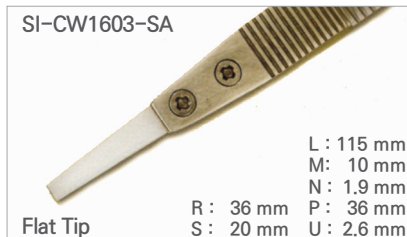

Cat. No.	Model	EA Price ₩
T14-722-512	SI-1604B-SA	24,600

Cat. No.	Model	EA Price ₩
T14-722-516	SI-1615-SA	24,600

## I Ceramic Tip Tweezer / 세라믹 팁 트위저, SIPEL®

Cat. No.	Model	EA Price ₩
T14-722-422	SI-CW1602-SA	194,000

Cat. No.	Model	EA Price ₩
T14-722-426	SI-CW1603-SA	194,000

Cat. No.	Model	EA Price ₩
T14-722-430	SI-CW1604-SA	194,000