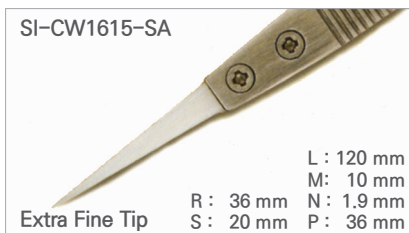

## I Ceramic Tip Tweezer / 세라믹 팁 트위저, SIPEL®

Cat. No.	Model	EA Price ₩
T14-722-422	SI-CW1602-SA	194,000

Cat. No.	Model	EA Price ₩
T14-722-426	SI-CW1603-SA	194,000

Cat. No.	Model	EA Price ₩
T14-722-430	SI-CW1604-SA	194,000