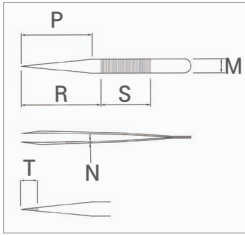

## I Polymer Tip Tweezer / ESD Safe 팁 트위저, SIPEL®

Cat. No.	Model	EA Price ₩
T14-722-500	SI-1602-SA	24,600

Cat. No.	Model	EA Price ₩
T14-722-504	SI-1603-SA	24,600

Cat. No.	Model	EA Price ₩
T14-722-508	SI-1604-SA	24,600

Cat. No.	Model	EA Price ₩
T14-722-512	SI-1604B-SA	24,600

Cat. No.	Model	EA Price ₩
T14-722-516	SI-1615-SA	24,600

## I Ceramic Tip Tweezer / 세라믹 팁 트위저, SIPEL®

Cat. No.	Model	EA Price ₩
T14-722-422	SI-CW1602-SA	194,000

Cat. No.	Model	EA Price ₩
T14-722-426	SI-CW1603-SA	194,000

Cat. No.	Model	EA Price ₩
T14-722-430	SI-CW1604-SA	194,000