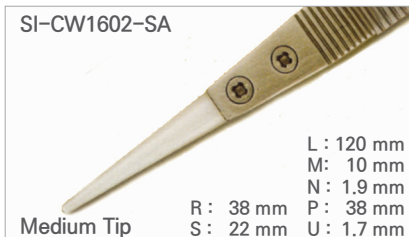

## I Polymer Tip Tweezer / ESD Safe 팁 트위저, SIPEL®

Cat. No.	Model	EA Price ₩
T14-722-500	SI-1602-SA	24,600

Cat. No.	Model	EA Price ₩
T14-722-504	SI-1603-SA	24,600

Cat. No.	Model	EA Price ₩
T14-722-508	SI-1604-SA	24,600

Cat. No.	Model	EA Price ₩
T14-722-512	SI-1604B-SA	24,600

Cat. No.	Model	EA Price ₩
T14-722-516	SI-1615-SA	24,600

## I Ceramic Tip Tweezer / 세라믹 팁 트위저, SIPEL®

Cat. No.	Model	EA Price ₩
T14-722-422	SI-CW1602-SA	194,000

Cat. No.	Model	EA Price ₩
T14-722-426	SI-CW1603-SA	194,000

Cat. No.	Model	EA Price ₩
T14-722-430	SI-CW1604-SA	194,000