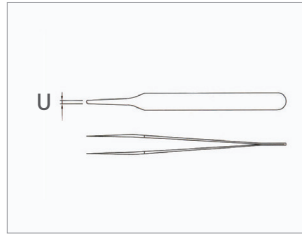

## I Polymer Tip Tweezer / ESD Safe 팁 트위저, SIPEL®

Cat. No.	Model	EA Price ₩
T14-722-500	SI-1602-SA	24,600

Cat. No.	Model	EA Price ₩
T14-722-504	SI-1603-SA	24,600

Cat. No.	Model	EA Price ₩
T14-722-508	SI-1604-SA	24,600

Cat. No.	Model	EA Price ₩
T14-722-512	SI-1604B-SA	24,600

Cat. No.	Model	EA Price ₩
T14-722-516	SI-1615-SA	24,600

## I Ceramic Tip Tweezer / 세라믹 팁 트위저, SIPEL®

Cat. No.	Model	EA Price ₩
T14-722-422	SI-CW1602-SA	194,000

Cat. No.	Model	EA Price ₩
T14-722-426	SI-CW1603-SA	194,000

Cat. No.	Model	EA Price ₩
T14-722-430	SI-CW1604-SA	194,000