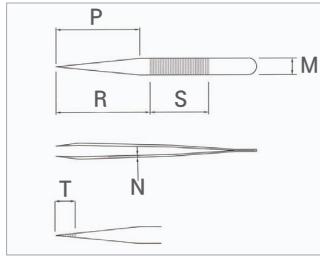

■ Polymer and Ceramic Tip Tweezer / 고정밀 세라믹 팁트위저, Rubis®

Cat. No.	Model	EA Price ₩
T14-33-188	RU-258Peek-SA	58,800

Cat. No.	Model	EA Price ₩
T14-33-190	RU-258PPS-SA	58,800

Cat. No.	Model	EA Price ₩
T14-33-192	RU-49D-SA	94,900

Cat. No.	Model	EA Price ₩
T14-33-194	RU-49E-SA	74,600

Cat. No.	Model	EA Price ₩
T14-33-196	RU-49B-SA	105,900

Cat. No.	Model	EA Price ₩
T14-33-198	RU-49J-SA	107,300

■ ESD Carbofib Tip Tweezer / CF 팁 트위저, Ideal-Tek®