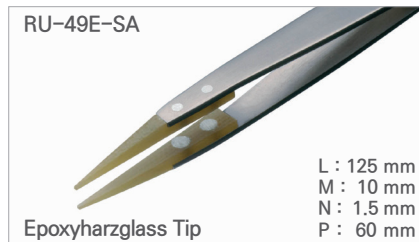

■ Polymer and Ceramic Tip Tweezer / 고정밀 세라믹 팁트위저, Rubis®

Cat. No.	Model	EA Price ₩
T14-33-188	RU-258Peek-SA	58,800

Cat. No.	Model	EA Price ₩
T14-33-190	RU-258PPS-SA	58,800

Cat. No.	Model	EA Price ₩
T14-33-192	RU-49D-SA	94,900

Cat. No.	Model	EA Price ₩
T14-33-194	RU-49E-SA	74,600

Cat. No.	Model	EA Price ₩
T14-33-196	RU-49B-SA	105,900

Cat. No.	Model	EA Price ₩
T14-33-198	RU-49J-SA	107,300

■ ESD Carbofib Tip Tweezer / CF 팁 트위저, Ideal-Tek®