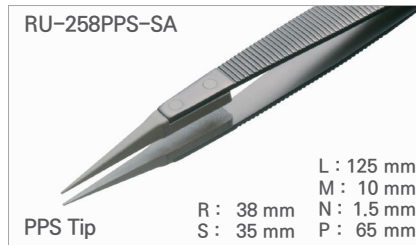

■ Polymer and Ceramic Tip Tweezer / 고정밀 세라믹 팁트위저, Rubis®

Cat. No.	Model	EA Price ₩
T14-33-188	RU-258Peek-SA	58,800

Cat. No.	Model	EA Price ₩
T14-33-190	RU-258PPS-SA	58,800

Cat. No.	Model	EA Price ₩
T14-33-192	RU-49D-SA	94,900

Cat. No.	Model	EA Price ₩
T14-33-194	RU-49E-SA	74,600

Cat. No.	Model	EA Price ₩
T14-33-196	RU-49B-SA	105,900

Cat. No.	Model	EA Price ₩
T14-33-198	RU-49J-SA	107,300

■ ESD Carbofib Tip Tweezer / CF 팁 트위저, Ideal-Tek®