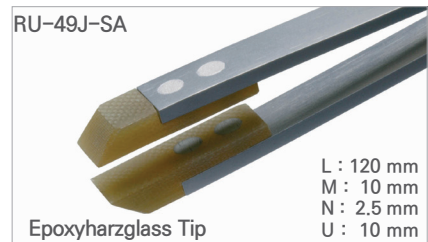

■ Polymer and Ceramic Tip Tweezer / 고정밀 세라믹 팁트위저, Rubis®

Cat. No.	Model	EA Price ₩
T14-33-188	RU-258Peek-SA	58,800

Cat. No.	Model	EA Price ₩
T14-33-190	RU-258PPS-SA	58,800

Cat. No.	Model	EA Price ₩
T14-33-192	RU-49D-SA	94,900

Cat. No.	Model	EA Price ₩
T14-33-194	RU-49E-SA	74,600

Cat. No.	Model	EA Price ₩
T14-33-196	RU-49B-SA	105,900

Cat. No.	Model	EA Price ₩
T14-33-198	RU-49J-SA	107,300

■ ESD Carbofib Tip Tweezer / CF 팁 트위저, Ideal-Tek®