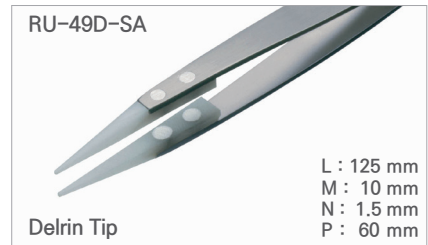

■ Polymer and Ceramic Tip Tweezer / 고정밀 세라믹 팁트위저, Rubis®

Cat. No.	Model	EA Price ₩
T14-33-188	RU-258Peek-SA	58,800

Cat. No.	Model	EA Price ₩
T14-33-190	RU-258PPS-SA	58,800

Cat. No.	Model	EA Price ₩
T14-33-192	RU-49D-SA	94,900

Cat. No.	Model	EA Price ₩
T14-33-194	RU-49E-SA	74,600

Cat. No.	Model	EA Price ₩
T14-33-196	RU-49B-SA	105,900

Cat. No.	Model	EA Price ₩
T14-33-198	RU-49J-SA	107,300

■ ESD Carbofib Tip Tweezer / CF 팁 트위저, Ideal-Tek®