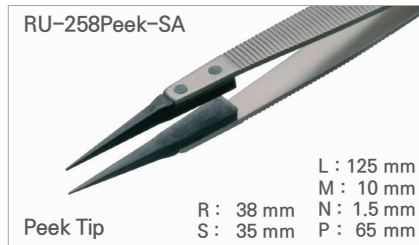

■ Polymer and Ceramic Tip Tweezer / 고정밀 세라믹 팁트위저, Rubis®

Cat. No.	Model	EA Price ₩
T14-33-188	RU-258Peek-SA	58,800

Cat. No.	Model	EA Price ₩
T14-33-190	RU-258PPS-SA	58,800

Cat. No.	Model	EA Price ₩
T14-33-192	RU-49D-SA	94,900

Cat. No.	Model	EA Price ₩
T14-33-194	RU-49E-SA	74,600

Cat. No.	Model	EA Price ₩
T14-33-196	RU-49B-SA	105,900

Cat. No.	Model	EA Price ₩
T14-33-198	RU-49J-SA	107,300

■ ESD Carbofib Tip Tweezer / CF 팁 트위저, Ideal-Tek®