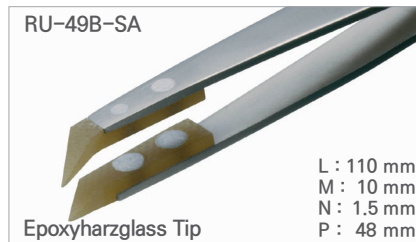

■ Polymer and Ceramic Tip Tweezer / 고정밀 세라믹 팁트위저, Rubis®

Cat. No.	Model	EA Price ₩
T14-33-188	RU-258Peek-SA	58,800

Cat. No.	Model	EA Price ₩
T14-33-190	RU-258PPS-SA	58,800

Cat. No.	Model	EA Price ₩
T14-33-192	RU-49D-SA	94,900

Cat. No.	Model	EA Price ₩
T14-33-194	RU-49E-SA	74,600

Cat. No.	Model	EA Price ₩
T14-33-196	RU-49B-SA	105,900

Cat. No.	Model	EA Price ₩
T14-33-198	RU-49J-SA	107,300

■ ESD Carbofib Tip Tweezer / CF 팁 트위저, Ideal-Tek®