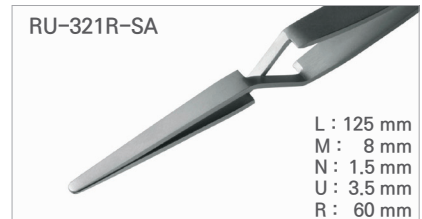

Cat. No.	Model	EA Price ₩
T14-33-146	RU-2AM-SA	32,200

Reverse Action Tweezer / 고정밀 트위저, Rubis®

Cat. No.	Model	EA Price ₩
T14-33-148	RU-OA-SA	58,600

Cat. No.	Model	EA Price ₩
T14-33-150	RU-OR-SA	50,700

Cat. No.	Model	EA Price ₩
T14-33-152	RU-321R-SA	45,700
T14-33-652	RU-321R-TF	78,200