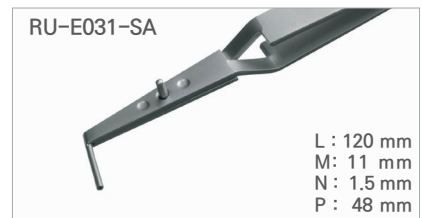

Cat. No.	Model	EA Price ₩
T14-33-158	RU-E031-SA	290,200