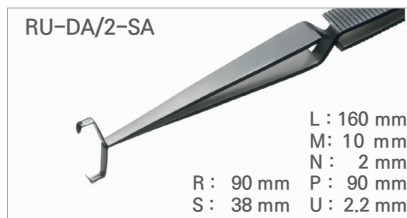

Cat. No.	Model	EA Price ₩
T14-33-156	RU-DA/2-SA	88,400