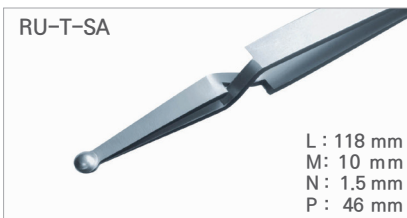

Cat. No.	Model	EA Price ₩
T14-33-146	RU-2AM-SA	32,200

Reverse Action Tweezer / 고정밀 트위저, Rubis®

Cat. No.	Model	EA Price ₩
T14-33-148	RU-OA-SA	58,600

Cat. No.	Model	EA Price ₩
T14-33-150	RU-OR-SA	50,700

Cat. No.	Model	EA Price ₩
T14-33-152	RU-321R-SA	45,700
T14-33-652	RU-321R-TF	78,200