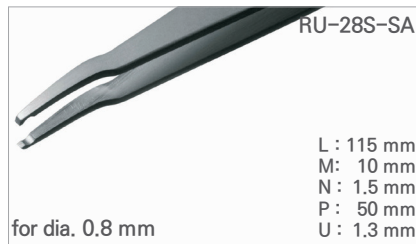

"Round Tip Tweezer" 에서 계속...

Cat. No.	Model	EA Price ₩
T14-33-120	RU-D-SA	48,800
T14-33-620	RU-D-TF	81,000

Cat. No.	Model	EA Price ₩
T14-33-122	RU-F-SA	48,800
T14-33-622	RU-F-TF	81,000

Cat. No.	Model	EA Price ₩
T14-33-124	RU-FD-SA	58,900
T14-33-624	RU-FD-TF	89,000

I SMD Tweezer / 고정밀 회로용 트위저, Rubis®

Cat. No.	Model	EA Price ₩
T14-33-164	RU-201-SA	58,100

Cat. No.	Model	EA Price ₩
T14-33-166	RU-28S-SA	72,200

Cat. No.	Model	EA Price ₩
T14-33-168	RU-15C-SA	57,200
T14-33-668	RU-15C-TF	88,000