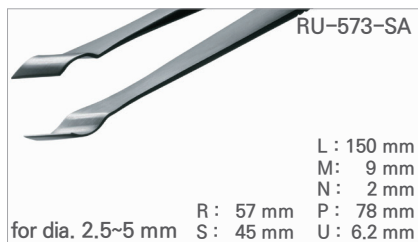

Cat. No.	Model	EA Price ₩
T14-33-176	RU-573-SA	58,300