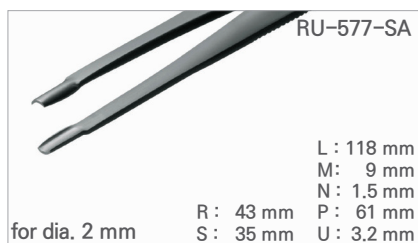

Cat. No.	Model	EA Price ₩
T14-33-182	RU-577-SA	58,300