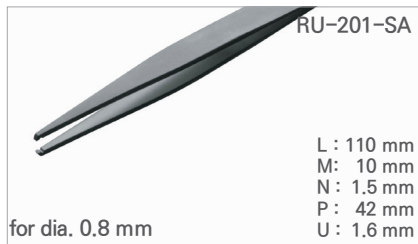

"Round Tip Tweezer" 에서 계속...

Cat. No.	Model	EA Price ₩
T14-33-120	RU-D-SA	48,800
T14-33-620	RU-D-TF	81,000

Cat. No.	Model	EA Price ₩
T14-33-122	RU-F-SA	48,800
T14-33-622	RU-F-TF	81,000

Cat. No.	Model	EA Price ₩
T14-33-124	RU-FD-SA	58,900
T14-33-624	RU-FD-TF	89,000

I SMD Tweezer / 고정밀 회로용 트위저, Rubis®

Cat. No.	Model	EA Price ₩
T14-33-164	RU-201-SA	58,100

Cat. No.	Model	EA Price ₩
T14-33-166	RU-28S-SA	72,200

Cat. No.	Model	EA Price ₩
T14-33-168	RU-15C-SA	57,200
T14-33-668	RU-15C-TF	88,000