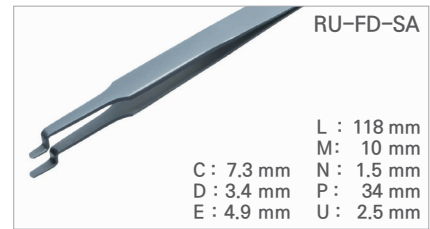

"Round Tip Tweezer" 에서 계속...

Cat. No.	Model	EA Price ₩
T14-33-120	RU-D-SA	48,800
T14-33-620	RU-D-TF	81,000

Cat. No.	Model	EA Price ₩
T14-33-122	RU-F-SA	48,800
T14-33-622	RU-F-TF	81,000

Cat. No.	Model	EA Price ₩
T14-33-124	RU-FD-SA	58,900
T14-33-624	RU-FD-TF	89,000

I SMD Tweezer / 고정밀 회로용 트위저, Rubis®

Cat. No.	Model	EA Price ₩
T14-33-164	RU-201-SA	58,100

Cat. No.	Model	EA Price ₩
T14-33-166	RU-28S-SA	72,200

Cat. No.	Model	EA Price ₩
T14-33-168	RU-15C-SA	57,200
T14-33-668	RU-15C-TF	88,000