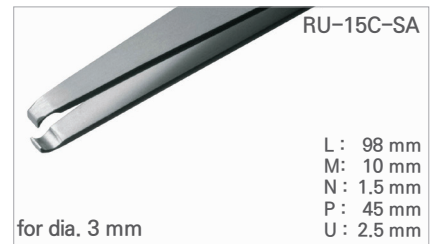

"Round Tip Tweezer" 에서 계속...

Cat. No.	Model	EA Price ₩
T14-33-120	RU-D-SA	48,800
T14-33-620	RU-D-TF	81,000

Cat. No.	Model	EA Price ₩
T14-33-122	RU-F-SA	48,800
T14-33-622	RU-F-TF	81,000

Cat. No.	Model	EA Price ₩
T14-33-124	RU-FD-SA	58,900
T14-33-624	RU-FD-TF	89,000

I SMD Tweezer / 고정밀 회로용 트위저, Rubis®

Cat. No.	Model	EA Price ₩
T14-33-164	RU-201-SA	58,100

Cat. No.	Model	EA Price ₩
T14-33-166	RU-28S-SA	72,200

Cat. No.	Model	EA Price ₩
T14-33-168	RU-15C-SA	57,200
T14-33-668	RU-15C-TF	88,000