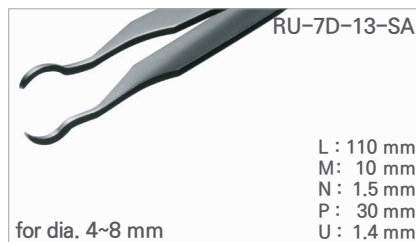

Cat. No.	Model	EA Price ₩
T14-33-170	RU-578-SA	60,400

Cat. No.	Model	EA Price ₩
T14-33-172	RU-15-SA	57,200

Cat. No.	Model	EA Price ₩
T14-33-174	RU-572-SA	58,300

Cat. No.	Model	EA Price ₩
T14-33-176	RU-573-SA	58,300