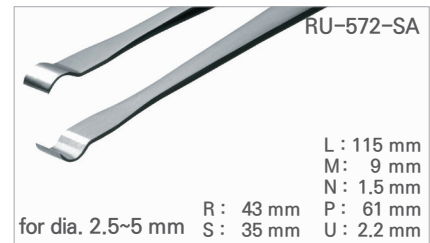

Cat. No.	Model	EA Price ₩
T14-33-174	RU-572-SA	58,300