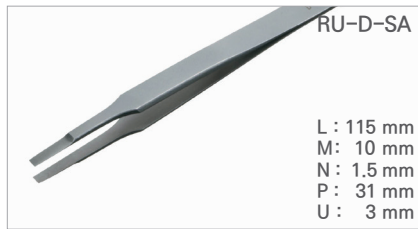

"Round Tip Tweezer" 에서 계속...

Cat. No.	Model	EA Price ₩
T14-33-120	RU-D-SA	48,800
T14-33-620	RU-D-TF	81,000

Cat. No.	Model	EA Price ₩
T14-33-122	RU-F-SA	48,800
T14-33-622	RU-F-TF	81,000

Cat. No.	Model	EA Price ₩
T14-33-124	RU-FD-SA	58,900
T14-33-624	RU-FD-TF	89,000

I SMD Tweezer / 고정밀 회로용 트위저, Rubis®

Cat. No.	Model	EA Price ₩
T14-33-164	RU-201-SA	58,100

Cat. No.	Model	EA Price ₩
T14-33-166	RU-28S-SA	72,200

Cat. No.	Model	EA Price ₩
T14-33-168	RU-15C-SA	57,200
T14-33-668	RU-15C-TF	88,000