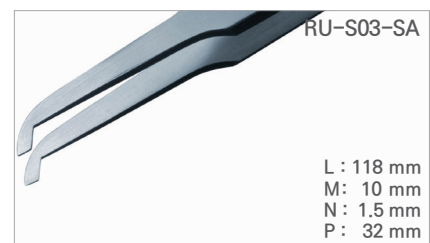

Cat. No.	Model	EA Price ₩
T14-33-178	RU-7D-13-SA	52,400
T14-33-678	RU-7D-13-TF	83,900

Cat. No.	Model	EA Price ₩
T14-33-180	RU-571-SA	58,300

Cat. No.	Model	EA Price ₩
T14-33-182	RU-577-SA	58,300

Cat. No.	Model	EA Price ₩
T14-33-184	RU-S02-SA	59,500