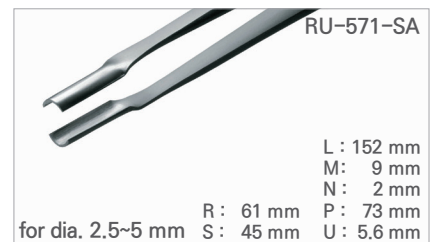

Cat. No.	Model	EA Price ₩
T14-33-180	RU-571-SA	58,300