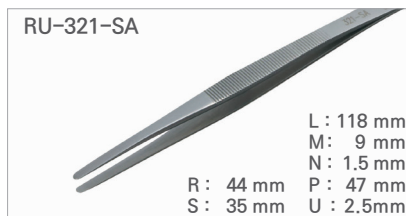

## I Round Tip Tweezer / 고정밀 라운드팁 트위저, Rubis®

Cat. No.	Model	EA Price ₩
T14-33-102	RU-2A-SA	36,100
T14-33-602	RU-2A-TF	64,200

Cat. No.	Model	EA Price ₩
T14-33-104	RU-2B-SA	46,000
T14-33-604	RU-2B-TF	75,200

Cat. No.	Model	EA Price ₩
T14-33-106	RU-2ADE-SA	47,000
T14-33-606	RU-2ADE-TF	76,300

Cat. No.	Model	EA Price ₩
T14-33-108	RU-2AL-SA	56,500
T14-33-608	RU-2AL-TF	86,900

Cat. No.	Model	EA Price ₩
T14-33-110	RU-321-SA	32,200
T14-33-610	RU-321-TF	62,500