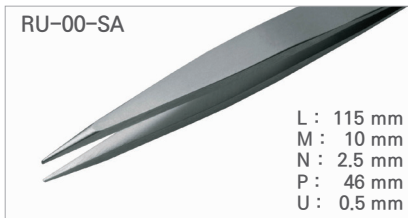

## I Sturdy, Strong Pointed Tweezer / 고정밀 트위저, Rubis®

Cat. No.	Model	EA Price ₩
T14-33-056	RU-00-SA	38,700
T14-33-556	RU-00-TF	72,700

Cat. No.	Model	EA Price ₩
T14-33-058	RU-000-SA	40,600

Cat. No.	Model	EA Price ₩
T14-33-060	RU-00B-SA	43,000