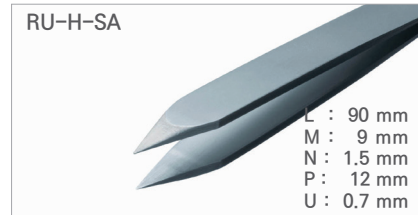

Cat. No.	Model	EA Price ₩
T14-33-066	RU-H-SA	32,000