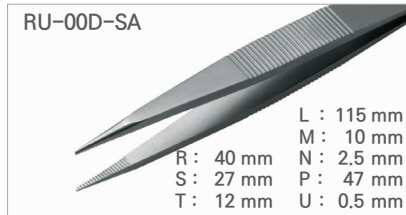

## I Sturdy, Strong Pointed Tweezer / 고정밀 트위저, Rubis®

Cat. No.	Model	EA Price ₩
T14-33-056	RU-00-SA	38,700
T14-33-556	RU-00-TF	72,700

Cat. No.	Model	EA Price ₩
T14-33-058	RU-000-SA	40,600

Cat. No.	Model	EA Price ₩
T14-33-060	RU-00B-SA	43,000

Cat. No.	Model	EA Price ₩
T14-33-062	RU-00C-SA	38,700
T14-33-562	RU-00C-TF	72,700

Cat. No.	Model	EA Price ₩
T14-33-064	RU-00D-SA	44,100
T14-33-564	RU-00D-TF	77,100

Cat. No.	Model	EA Price ₩
T14-33-066	RU-H-SA	32,000