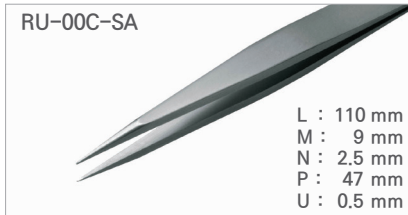

## I Sturdy, Strong Pointed Tweezer / 고정밀 트위저, Rubis®

Cat. No.	Model	EA Price ₩
T14-33-056	RU-00-SA	38,700
T14-33-556	RU-00-TF	72,700

Cat. No.	Model	EA Price ₩
T14-33-058	RU-000-SA	40,600

Cat. No.	Model	EA Price ₩
T14-33-060	RU-00B-SA	43,000