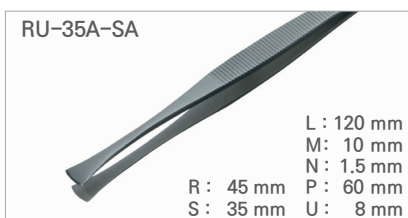

Cat. No.	Model	EA Price ₩
T14-33-114	RU-35A-SA	42,900
T14-33-614	RU-35A-TF	76,000