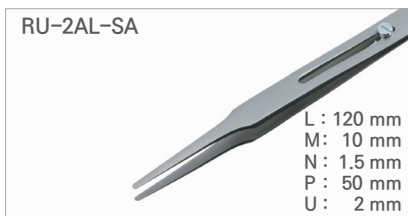

Cat. No.	Model	EA Price ₩
T14-33-108	RU-2AL-SA	56,500
T14-33-608	RU-2AL-TF	86,900