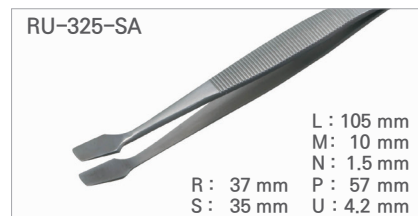

Cat. No.	Model	EA Price ₩
T14-33-112	RU-325-SA	35,800
T14-33-612	RU-325-TF	67,300