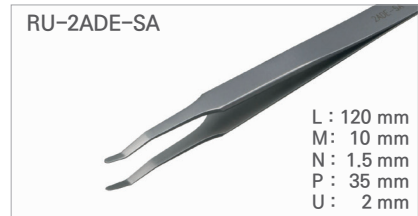

Cat. No.	Model	EA Price ₩
T14-33-106	RU-2ADE-SA	47,000
T14-33-606	RU-2ADE-TF	76,300