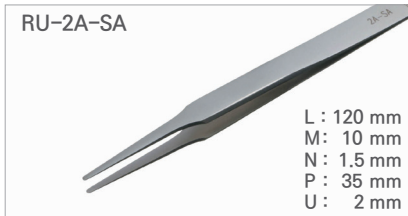

I Round Tip Tweezer / 고정밀 라운드팁 트위저, Rubis®

Cat. No.	Model	EA Price ₩
T14-33-102	RU-2A-SA	36,100
T14-33-602	RU-2A-TF	64,200