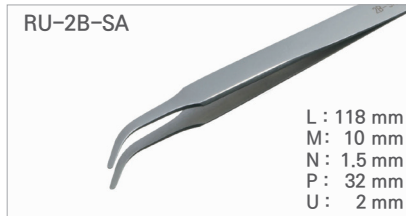

Cat. No.	Model	EA Price ₩
T14-33-104	RU-2B-SA	46,000
T14-33-604	RU-2B-TF	75,200