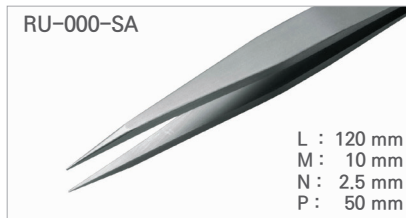

## I Sturdy, Strong Pointed Tweezer / 고정밀 트위저, Rubis®

Cat. No.	Model	EA Price ₩
T14-33-056	RU-00-SA	38,700
T14-33-556	RU-00-TF	72,700

Cat. No.	Model	EA Price ₩
T14-33-058	RU-000-SA	40,600

Cat. No.	Model	EA Price ₩
T14-33-060	RU-00B-SA	43,000