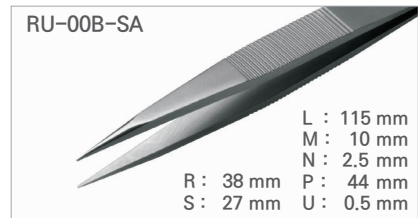

## I Sturdy, Strong Pointed Tweezer / 고정밀 트위저, Rubis®

Cat. No.	Model	EA Price ₩
T14-33-056	RU-00-SA	38,700
T14-33-556	RU-00-TF	72,700

Cat. No.	Model	EA Price ₩
T14-33-058	RU-000-SA	40,600

Cat. No.	Model	EA Price ₩
T14-33-060	RU-00B-SA	43,000