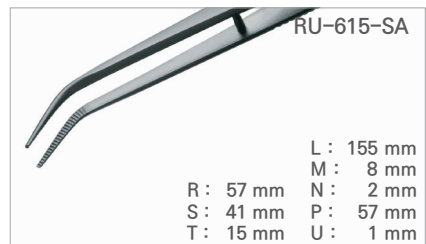

Cat. No.	Model	EA Price ₩
T14-33-128	RU-524-SA	36,600

Cat. No.	Model	EA Price ₩
T14-33-130	RU-615-SA	44,100