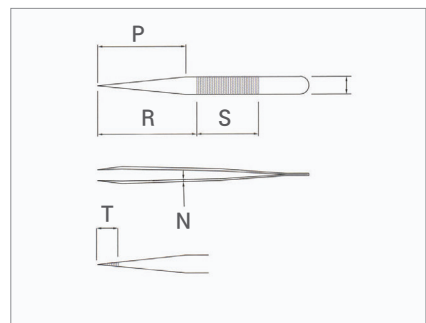

Cat. No.	Model	EA Price ₩
T14-33-100	RU-5B-SA	48,700
T14-33-600	RU-5B-TF	78,200