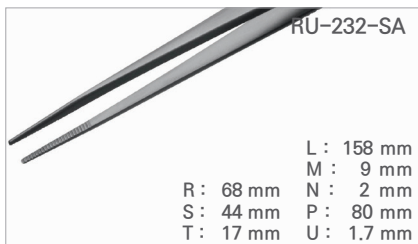

General Use Tweezer / 고정밀 트위저, Rubis®