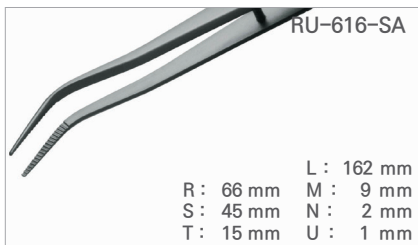

Ultra Fine Pointed, Curved and Angled Tweezer 에서 계속...

Cat. No.	Model	EA Price ₩
T14-33-092	RU-4-SA	40,400
T14-33-592	RU-4-TF	74,000

Cat. No.	Model	EA Price ₩
T14-33-094	RU-4A-SA	40,400

Cat. No.	Model	EA Price ₩
T14-33-096	RU-GG-SA	34,200
T14-33-596	RU-GG-TF	68,900

Cat. No.	Model	EA Price ₩
T14-33-098	RU-4AB-SA	44,700
T14-33-598	RU-4AB-TF	77,600

Cat. No.	Model	EA Price ₩
T14-33-100	RU-5B-SA	48,700
T14-33-600	RU-5B-TF	78,200

General Use Tweezer / 고정밀 트위저, Rubis®

Cat. No.	Model	EA Price ₩
T14-33-126	RU-232-SA	40,700

Cat. No.	Model	EA Price ₩
T14-33-128	RU-524-SA	36,600

Cat. No.	Model	EA Price ₩
T14-33-130	RU-615-SA	44,100

Cat. No.	Model	EA Price ₩
T14-33-132	RU-616-SA	44,100
T14-33-632	RU-616-TF	77,100

Cat. No.	Model	EA Price ₩
T14-33-134	RU-B00-SA	40,400

Cat. No.	Model	EA Price ₩
T14-33-136	RU-L/Black-SA	40,700

Cat. No.	Model	EA Price ₩
T14-33-138	RU-615I-SA	32,400