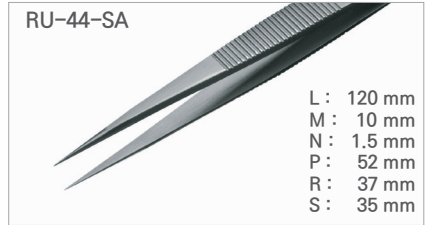

Fine Straight Pointed Tweezer / 고정밀 트위저, Rubis®

Cat. No.	Model	EA Price ₩
T14-33-022	RU-0-SA	37,000
T14-33-522	RU-0-TF	71,300

Cat. No.	Model	EA Price ₩
T14-33-024	RU-1-SA	34,500
T14-33-524	RU-1-TF	69,000