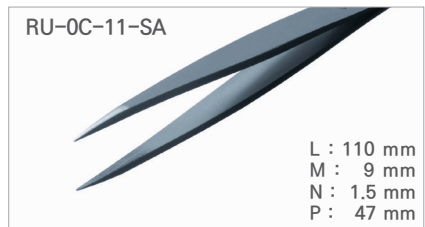

Cat. No.	Model	EA Price ₩
T14-33-042	RU-0C-10-SA	37,000

Cat. No.	Model	EA Price ₩
T14-33-044	RU-0C-11-SA	37,000
T14-33-544	RU-0C-11-TF	71,300