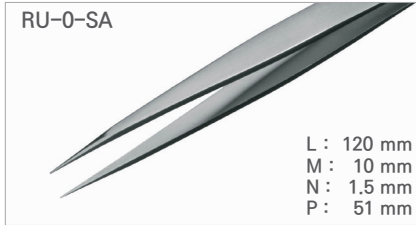

Fine Straight Pointed Tweezer / 고정밀 트위저, Rubis®

Cat. No.	Model	EA Price ₩
T14-33-022	RU-0-SA	37,000
T14-33-522	RU-0-TF	71,300

Cat. No.	Model	EA Price ₩
T14-33-024	RU-1-SA	34,500
T14-33-524	RU-1-TF	69,000