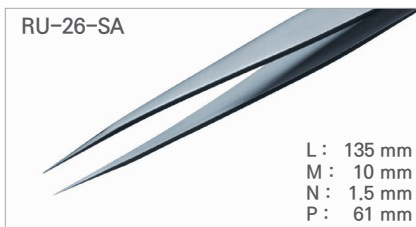

Cat. No.	Model	EA Price ₩
T14-33-028	RU-26-SA	34,800