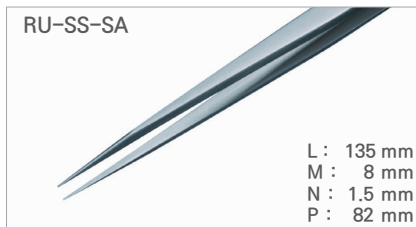

Cat. No.	Model	EA Price ₩
T14-33-034	RU-3L-SA	62,900
T14-33-534	RU-3L-TF	92,300