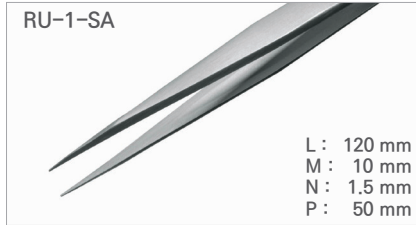

Fine Straight Pointed Tweezer / 고정밀 트위저, Rubis®

Cat. No.	Model	EA Price ₩
T14-33-022	RU-0-SA	37,000
T14-33-522	RU-0-TF	71,300

Cat. No.	Model	EA Price ₩
T14-33-024	RU-1-SA	34,500
T14-33-524	RU-1-TF	69,000