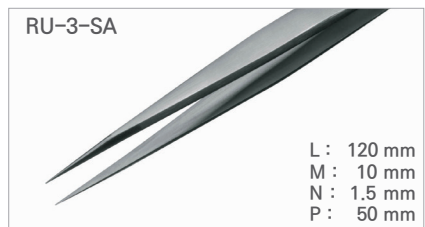

Cat. No.	Model	EA Price ₩
T14-33-030	RU-27-SA	34,800
T14-33-530	RU-27-TF	69,500

Cat. No.	Model	EA Price ₩
T14-33-032	RU-3-SA	37,000
T14-33-532	RU-3-TF	71,300