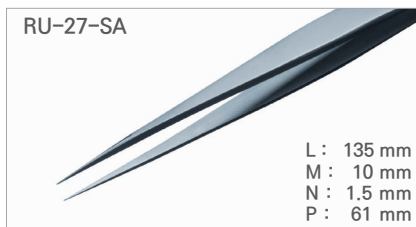

Fine Straight Pointed Tweezer / 고정밀 트위저, Rubis®

Cat. No.	Model	EA Price ₩
T14-33-022	RU-0-SA	37,000
T14-33-522	RU-0-TF	71,300

Cat. No.	Model	EA Price ₩
T14-33-024	RU-1-SA	34,500
T14-33-524	RU-1-TF	69,000

Cat. No.	Model	EA Price ₩
T14-33-026	RU-44-SA	44,100
T14-33-526	RU-44-TF	77,100

Cat. No.	Model	EA Price ₩
T14-33-028	RU-26-SA	34,800

Cat. No.	Model	EA Price ₩
T14-33-030	RU-27-SA	34,800
T14-33-530	RU-27-TF	69,500