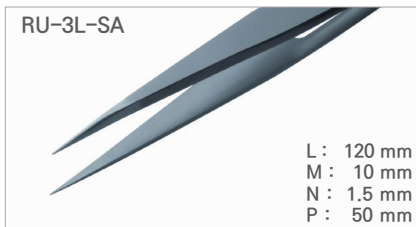

Fine Straight Pointed Tweezer / 고정밀 트위저, Rubis®

Cat. No.	Model	EA Price ₩
T14-33-022	RU-0-SA	37,000
T14-33-522	RU-0-TF	71,300

Cat. No.	Model	EA Price ₩
T14-33-024	RU-1-SA	34,500
T14-33-524	RU-1-TF	69,000

Cat. No.	Model	EA Price ₩
T14-33-026	RU-44-SA	44,100
T14-33-526	RU-44-TF	77,100

Cat. No.	Model	EA Price ₩
T14-33-028	RU-26-SA	34,800

Cat. No.	Model	EA Price ₩
T14-33-030	RU-27-SA	34,800
T14-33-530	RU-27-TF	69,500

Cat. No.	Model	EA Price ₩
T14-33-032	RU-3-SA	37,000
T14-33-532	RU-3-TF	71,300

Cat. No.	Model	EA Price ₩
T14-33-034	RU-3L-SA	62,900
T14-33-534	RU-3L-TF	92,300

Cat. No.	Model	EA Price ₩
T14-33-036	RU-SS-SA	37,000
T14-33-536	RU-SS-TF	71,300

Cat. No.	Model	EA Price ₩
T14-33-038	RU-FTP-SA	59,200

Cat. No.	Model	EA Price ₩
T14-33-040	RU-0C-9-SA	37,000

Cat. No.	Model	EA Price ₩
T14-33-042	RU-0C-10-SA	37,000

Cat. No.	Model	EA Price ₩
T14-33-044	RU-0C-11-SA	37,000
T14-33-544	RU-0C-11-TF	71,300

Cat. No.	Model	EA Price ₩
T14-33-050	RU-AA-SA	26,100
T14-33-550	RU-AA-TF	62,300