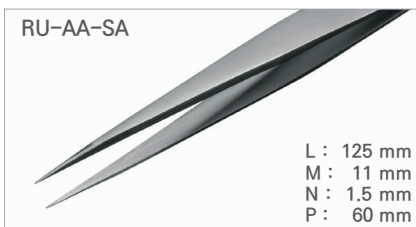

Cat. No.	Model	EA Price ₩
T14-33-038	RU-FTP-SA	59,200

Cat. No.	Model	EA Price ₩
T14-33-040	RU-0C-9-SA	37,000

Cat. No.	Model	EA Price ₩
T14-33-042	RU-0C-10-SA	37,000

Cat. No.	Model	EA Price ₩
T14-33-044	RU-0C-11-SA	37,000
T14-33-544	RU-0C-11-TF	71,300