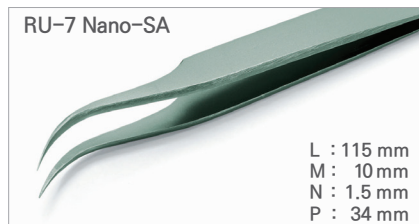

Cat. No.	Model	EA Price ₩
T20-33-120	RU-7 Nano-SA	64,300