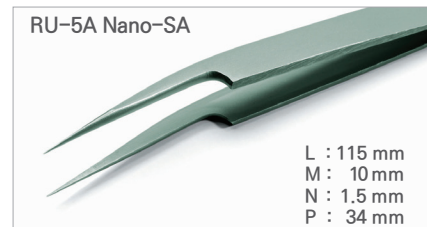

Cat. No.	Model	EA Price ₩
T20-33-118	RU-5A Nano-SA	60,200