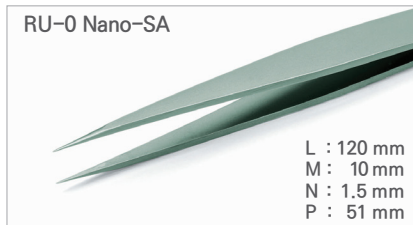

Cat. No.	Model	EA Price ₩
T20-33-110	RU-0 Nano-SA	53,100