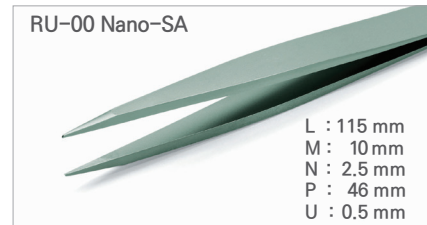

Cat. No.	Model	EA Price ₩
T20-33-112	RU-00 Nano-SA	54,800