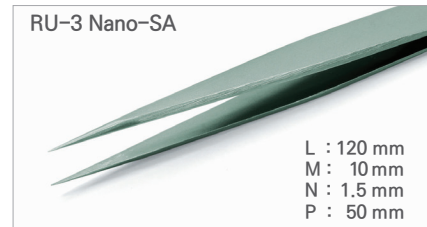

Cat. No.	Model	EA Price ₩
T20-33-106	RU-3 Nano-SA	53,100