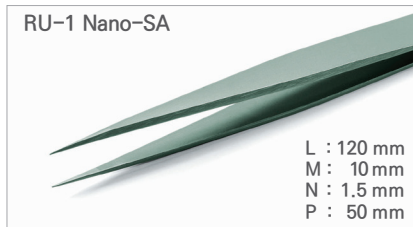

Cat. No.	Model	EA Price ₩
T20-33-104	RU-1 Nano-SA	50,500