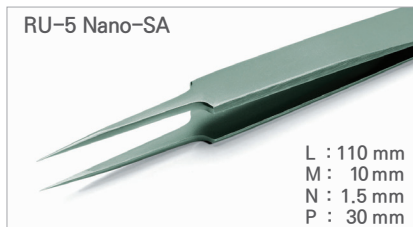

Cat. No.	Model	EA Price ₩
T20-33-116	RU-5 Nano-SA	60,200