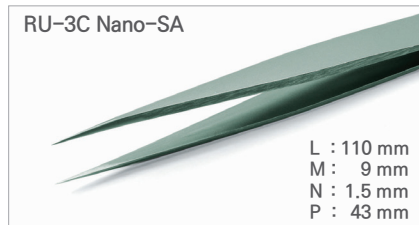

Cat. No.	Model	EA Price ₩
T20-33-108	RU-3C Nano-SA	53,100