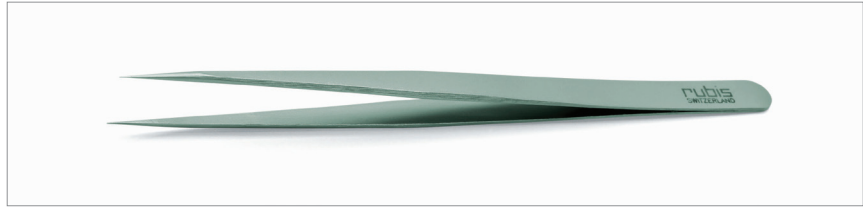

Ultra Fine Pointed Nano Tweezer / 고정밀 나노 트위저, Rubis®

Nano Surface Tweezer

- Ultra-modern nanotechnology closes even the tiniest of pores on the surface of the tweezers
- Made from Extremely High-Grade Surgical Stainless Steel