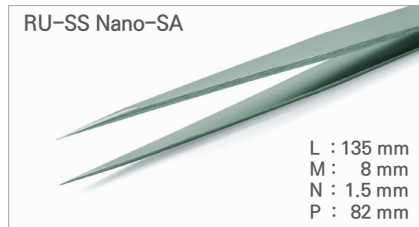

Ultra Fine Pointed Nano Tweezer / 고정밀 나노 트위저, Rubis®

Nano Surface Tweezer

- Ultra-modern nanotechnology closes even the tiniest of pores on the surface of the tweezers
- Made from Extremely High-Grade Surgical Stainless Steel