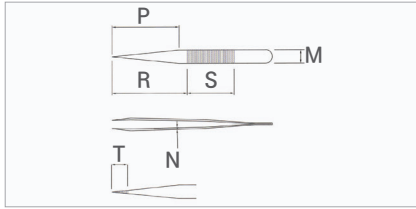

Ultra Fine Pointed Nano Tweezer / 고정밀 나노 트위저, Rubis®

Nano Surface Tweezer

- Ultra-modern nanotechnology closes even the tiniest of pores on the surface of the tweezers
- Made from Extremely High-Grade Surgical Stainless Steel

Cat. No.	Model	EA Price ₩
T20-33-102	RU-SS Nano-SA	53,100

Cat. No.	Model	EA Price ₩
T20-33-104	RU-1 Nano-SA	50,500

Cat. No.	Model	EA Price ₩
T20-33-106	RU-3 Nano-SA	53,100

Cat. No.	Model	EA Price ₩
T20-33-108	RU-3C Nano-SA	53,100