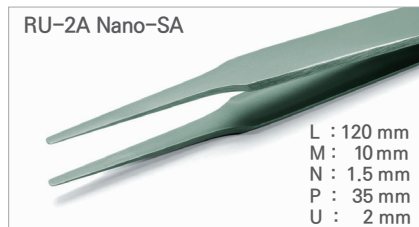

Cat. No.	Model	EA Price ₩
T20-33-114	RU-2A Nano-SA	52,400