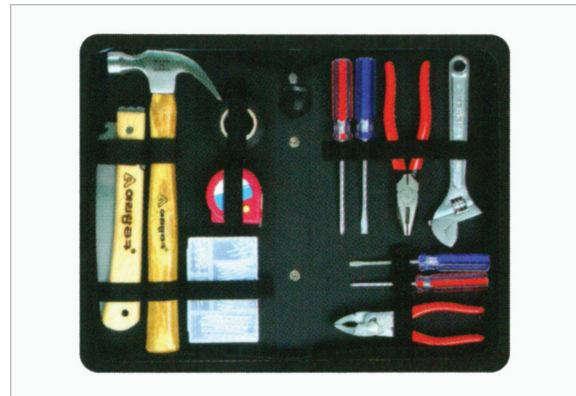

I Basic Tool Set 기본형 공구 셋

• Altwell

고급 공구 셋 1, Zipper Case

Cat. No	Model	Description	PCS	EA Price ₩
T19-795-111	LSW-A2	Basic Tool Set	17	99,600

Composition

Large Tool Bag	Screw Driver 4×75 (+)
7" Side Cutting Pliers	Screw Driver 4×75 (-)
6" Digonal Cutting Nipper	2 M Measuring Tape
6" Long Nose Pliers	Vinyl Tape 10 M
8" Slip Joint Pliers	10" Adjustable Angle Wrench
12 oz Hammer	Circuit Test Driver 4×75 (-)
Nail Set 6 pcs	7" Folding Saw
Screw Driver 6×100 (+)	Lubricating Spray 78 ml
Screw Driver 6×100 (-)	

고급 공구 셋 2, Zipper Case

Cat. No	Model	Description	PCS	EA Price ₩
T19-795-211	LSW-A3	Basic Tool Set	17	92,100

Composition

Large Tool Bag	Screw Driver 4×75 (-)
7" Side Cutting Pliers	2 M Measuring Tape
6" Digonal Cutting Nipper	Vinyl Tape 10 M
8" Slip Joint Pliers	10" Adjustable Angle Wrench
12 oz Hammer	Circuit Test Driver 4×75 (-)
Nail Set 6 pcs	7" Folding Saw
Screw Driver 6×100 (+)	Lubricating Spray 78 ml
Screw Driver 6×100 (-)	Double Use Driver 1.2"
Screw Driver 4×75 (+)	

일반 공구 셋 3, Zipper Case

Cat. No	Model	Description	PCS	EA Price ₩
T19-795-311	LSW-B3	Basic Tool Set	13	68,700

Composition

Small Tool Bag	Screw Driver 4×75 (-)
7" Side Cutting Pliers	12 oz Hammer
8" Adjustable Angle Wrench	Nail Set 6 pcs
6" Slip Joint Pliers	2 M Measuring Tape
Screw Driver 6×100 (+)	Vinyl Tape 10 M
Screw Driver 6×100 (-)	7" Folding Saw
Screw Driver 4×75 (+)	

I Maintenance Tool Set 대중형 공구 셋, Zipper Case

Cat. No	Model	Case Size	PCS	EA Price ₩
T19-168-015	JKS06	w305×d220×h45 mm	20	321,500

• Universal

Composition

150 mm Slant Edge Nipper	Nut Driver 5.5 mm
150 mm Long Nose Pliers	150 mm Alignment Driver
150 mm Side Cutting Pliers	Soldering Iron (32W / 220V)
150 mm Combination Pliers	20 g Solder Wire
125 mm Tweezer	200 mm Adjustable Angle Wrench
"+" Screw-driver #00	File (Flat)
"+" Screw-driver #0	File (Round)
"+" Screw-driver #2	150 mm Steel Rule
"-" Screw-driver 2.6×75	Hex Key Wrench Set (8pcs)
"-" Screw-driver 5.5×100	Cutter Knife (S)