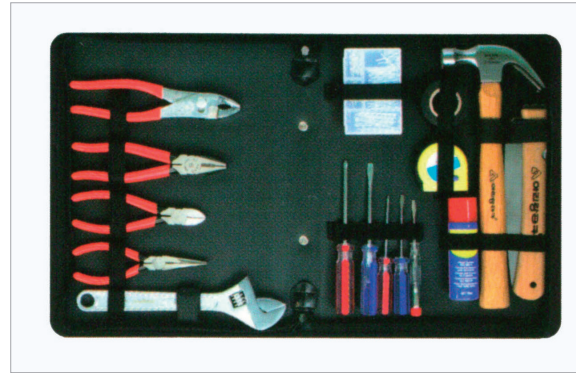

I Basic Tool Set 기본형 공구 셋

• Altwell

고급 공구 셋 1, Zipper Case

Cat. No	Model	Description	PCS	EA Price ₩
T19-795-111	LSW-A2	Basic Tool Set	17	99,600

Composition

Large Tool Bag	Screw Driver 4×75 (+)
7" Side Cutting Pliers	Screw Driver 4×75 (-)
6" Digonal Cutting Nipper	2 M Measuring Tape
6" Long Nose Pliers	Vinyl Tape 10 M
8" Slip Joint Pliers	10" Adjustable Angle Wrench
12 oz Hammer	Circuit Test Driver 4×75 (-)
Nail Set 6 pcs	7" Folding Saw
Screw Driver 6×100 (+)	Lubricating Spray 78 ml
Screw Driver 6×100 (-)	

고급 공구 셋 2, Zipper Case

Cat. No	Model	Description	PCS	EA Price ₩
T19-795-211	LSW-A3	Basic Tool Set	17	92,100

Composition

Large Tool Bag	Screw Driver 4×75 (-)
7" Side Cutting Pliers	2 M Measuring Tape
6" Digonal Cutting Nipper	Vinyl Tape 10 M
8" Slip Joint Pliers	10" Adjustable Angle Wrench
12 oz Hammer	Circuit Test Driver 4×75 (-)
Nail Set 6 pcs	7" Folding Saw
Screw Driver 6×100 (+)	Lubricating Spray 78 ml
Screw Driver 6×100 (-)	Double Use Driver 1.2"
Screw Driver 4×75 (+)	

일반 공구 셋 3, Zipper Case

Cat. No	Model	Description	PCS	EA Price ₩
T19-795-311	LSW-B3	Basic Tool Set	13	68,700

Composition

Small Tool Bag	Screw Driver 4×75 (-)
7" Side Cutting Pliers	12 oz Hammer
8" Adjustable Angle Wrench	Nail Set 6 pcs
6" Slip Joint Pliers	2 M Measuring Tape
Screw Driver 6×100 (+)	Vinyl Tape 10 M
Screw Driver 6×100 (-)	7" Folding Saw
Screw Driver 4×75 (+)	

I Maintenance Tool Set 대중형 공구 셋, Zipper Case

Cat. No	Model	Case Size	PCS	EA Price ₩
T19-168-015	JKS06	w305×d220×h45 mm	20	321,500

• Universal

Composition

150 mm Slant Edge Nipper	Nut Driver 5.5 mm
150 mm Long Nose Pliers	150 mm Alignment Driver
150 mm Side Cutting Pliers	Soldering Iron (32W / 220V)
150 mm Combination Pliers	20 g Solder Wire
125 mm Tweezer	200 mm Adjustable Angle Wrench
"+" Screw-driver #00	File (Flat)
"+" Screw-driver #0	File (Round)
"+" Screw-driver #2	150 mm Steel Rule
"-" Screw-driver 2.6×75	Hex Key Wrench Set (8pcs)
"-" Screw-driver 5.5×100	Cutter Knife (S)